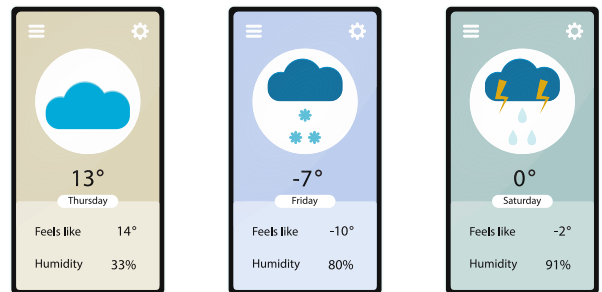

RAINBOW

CLEAR

HOT

COLD

THUNDERSTORM

WIND

SUNSET

SUNRISE

UMBRELLA

SNOWMAN

THERMOMETER

RAINDROP

CLOUDS

SNOW

ICE

WEATHER
FORECAST